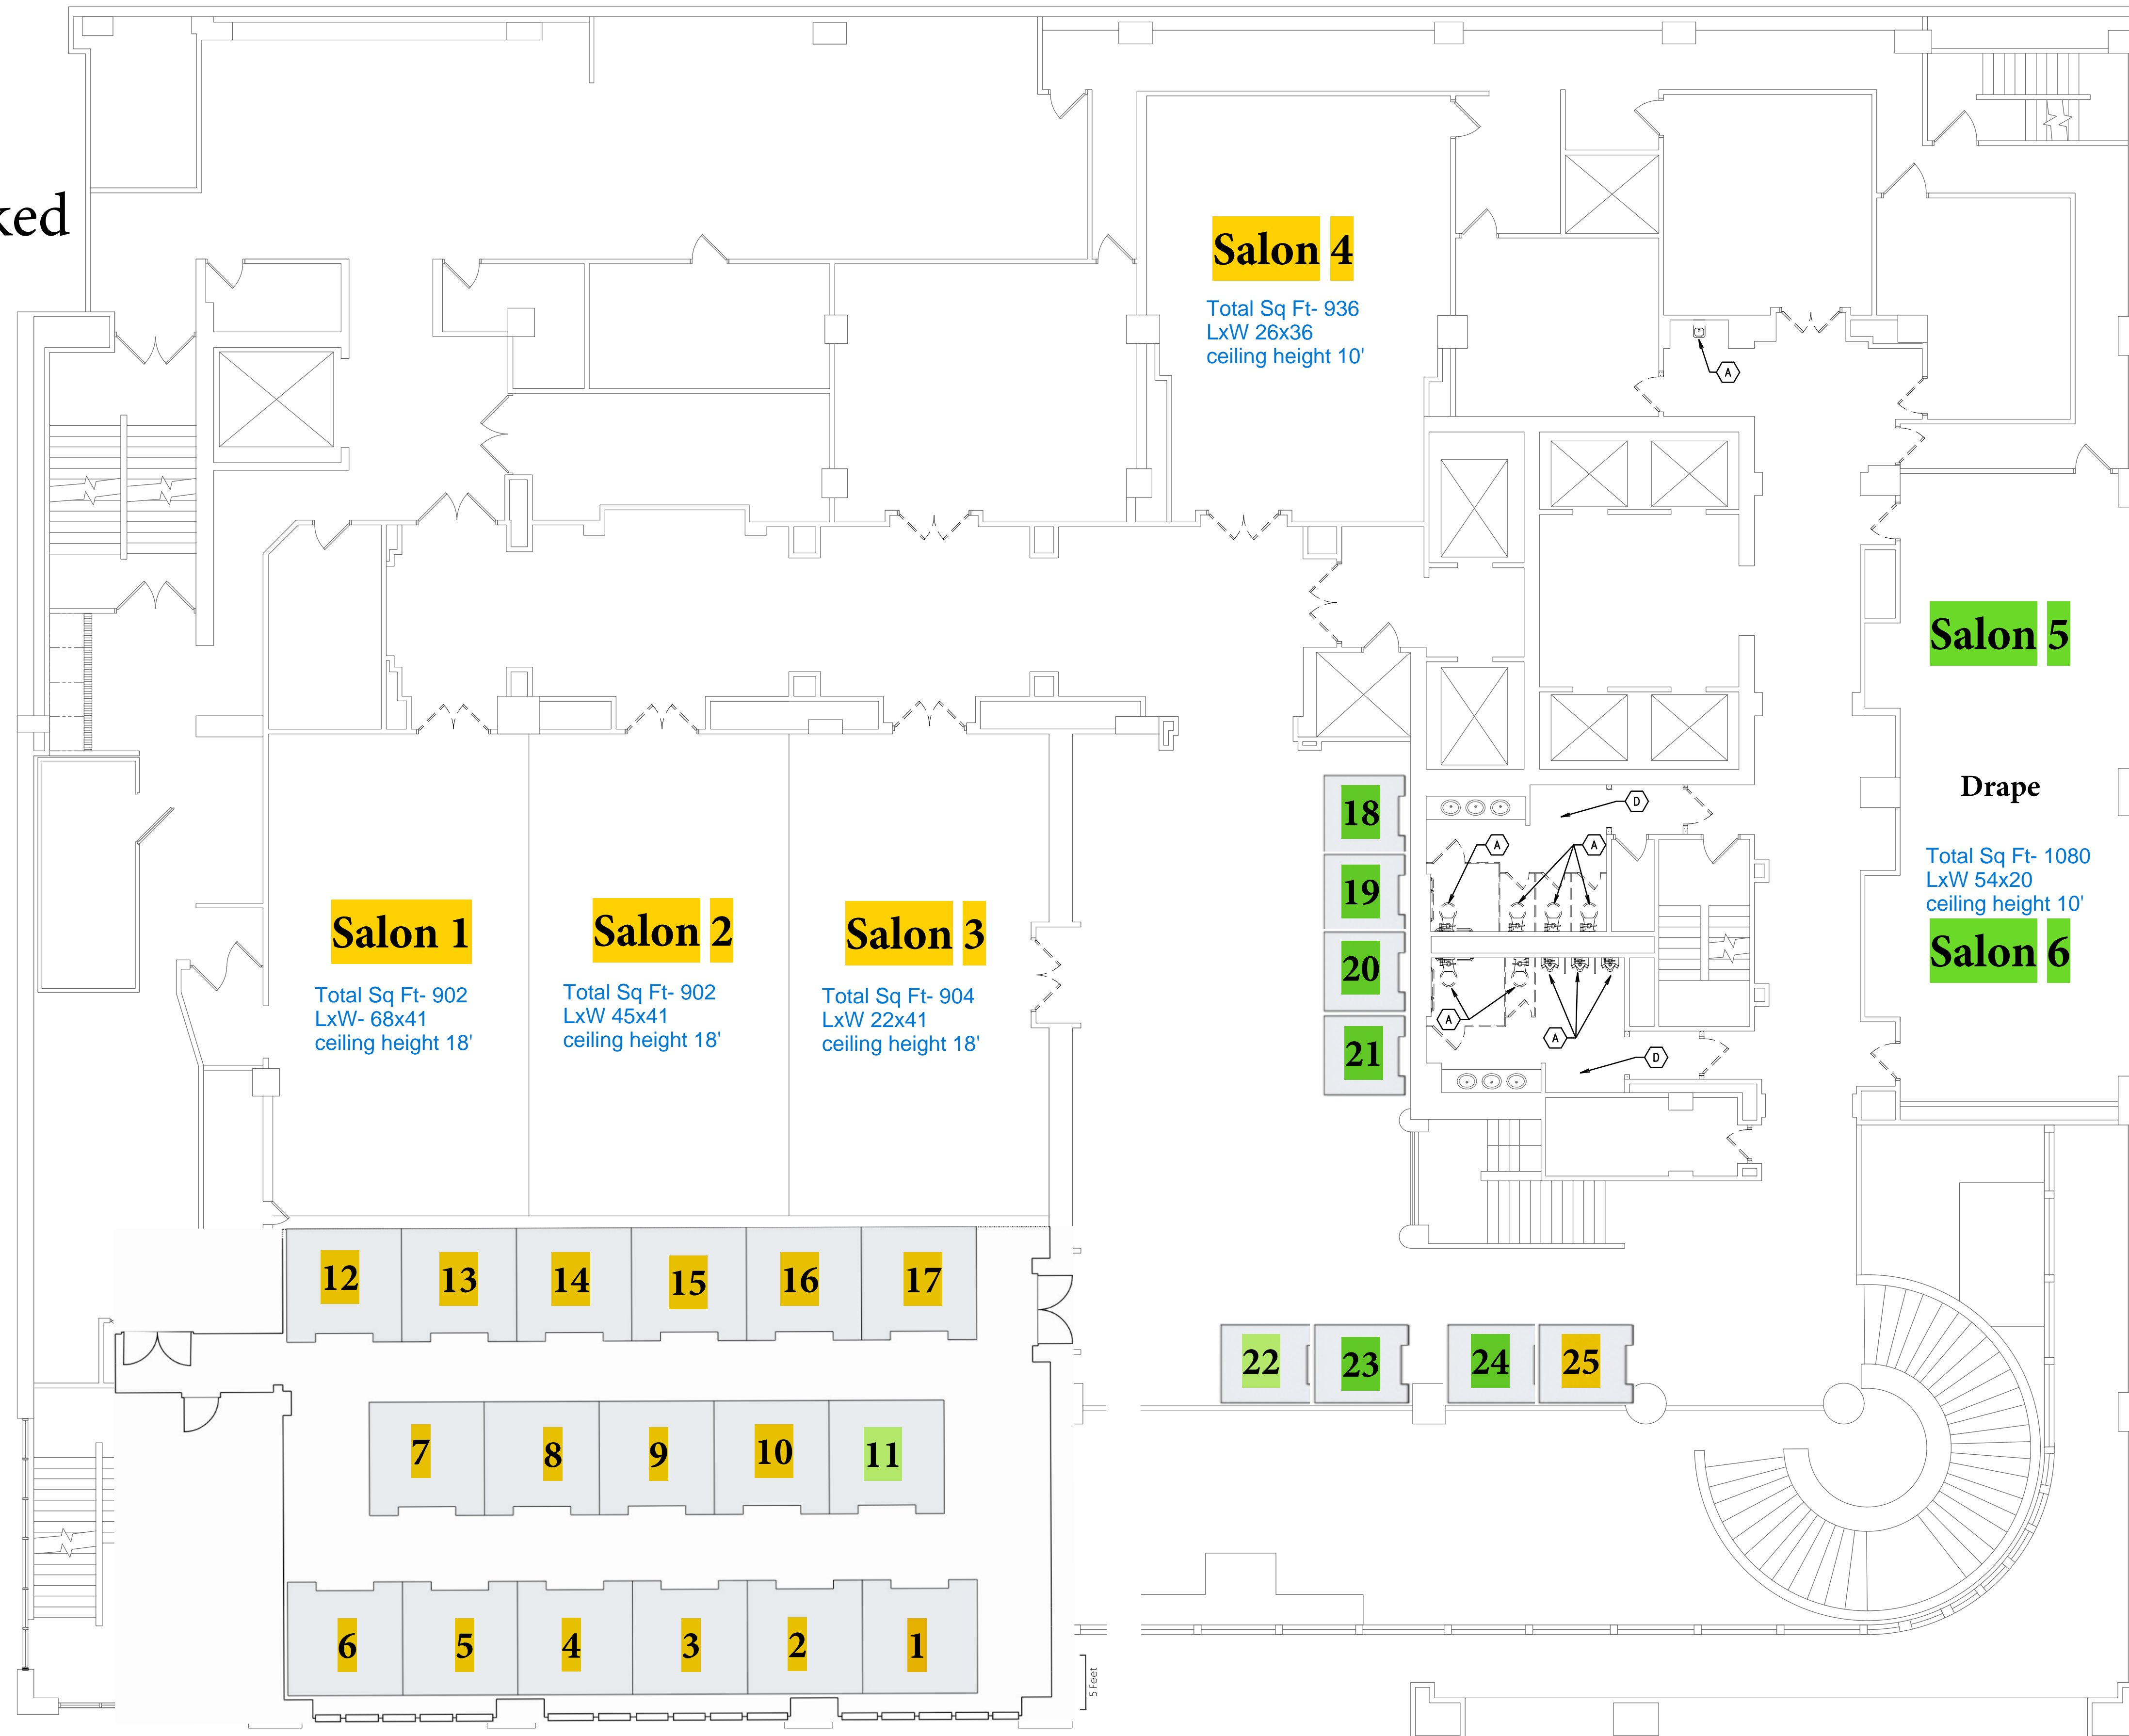

KEY

- All booths 10x10
- Salon size as marked
- GREEN available
- YELLOW sold

85th Glass Problems Conference Evening Hospitality Floor Plan